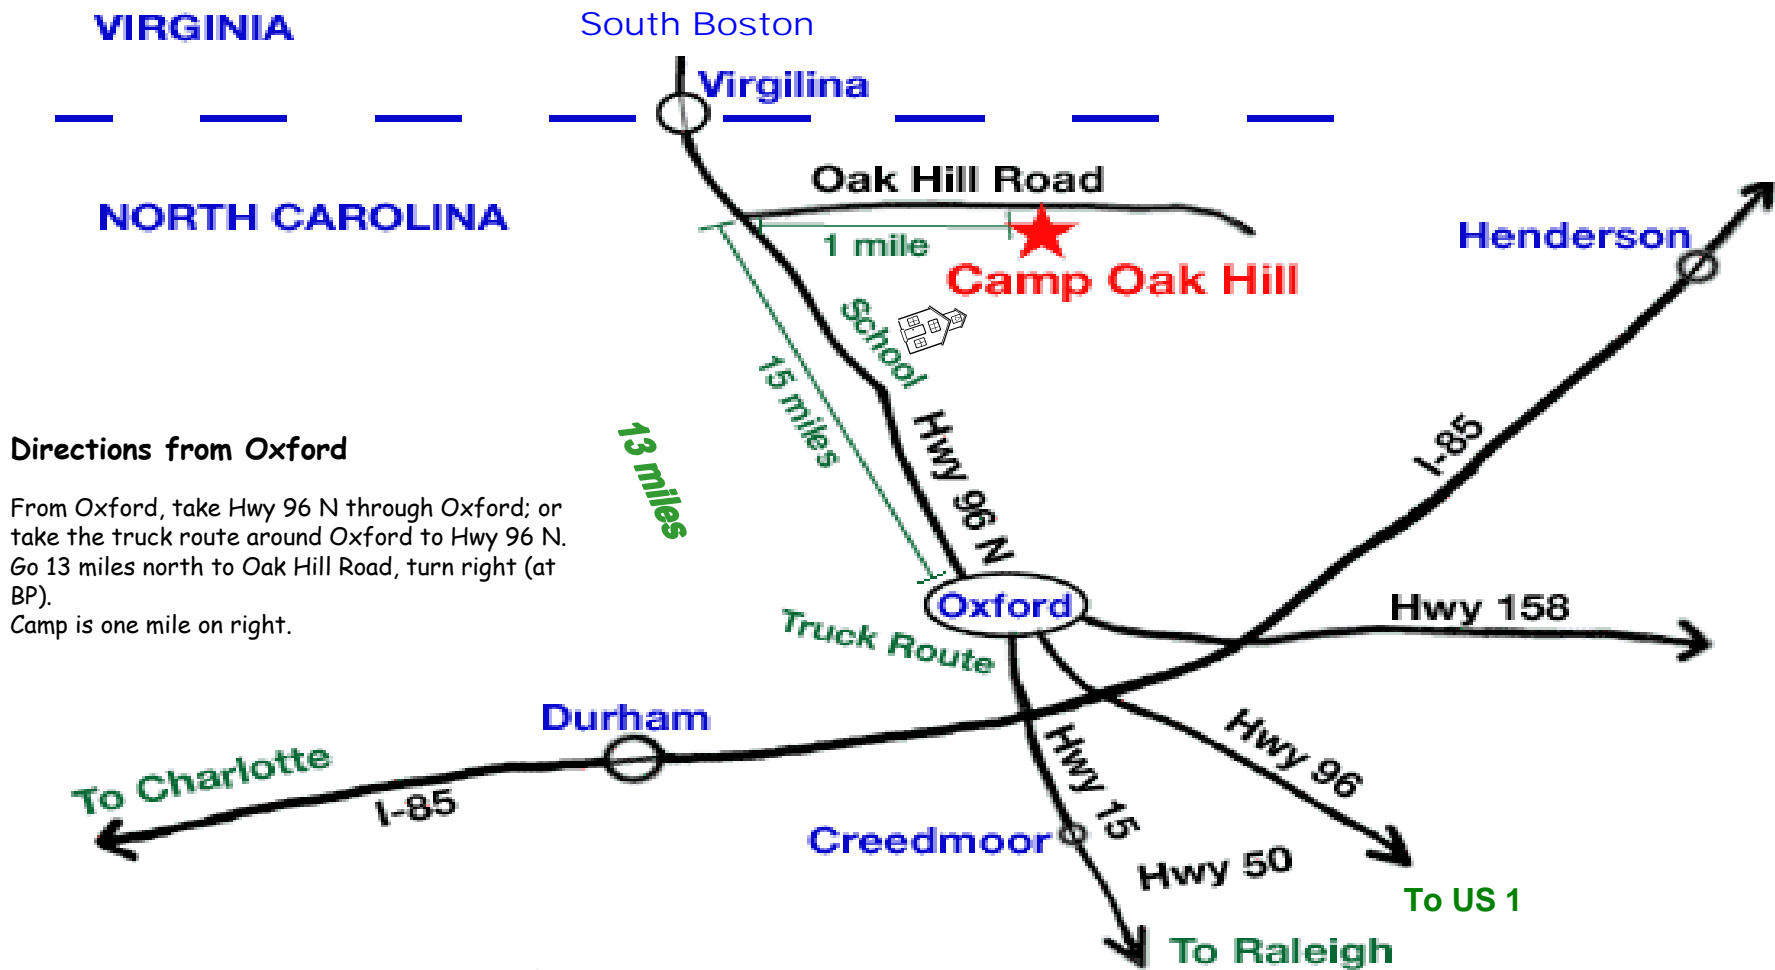

DIRECTIONS

Camp Oak Hill & Retreat Center
1528 Oak Hill Road • Oxford • NC • 27565
Camp Emergency Telephone (919) 693-2990

Directions from Oxford

From Oxford, take Hwy 96 N through Oxford; or take the truck route around Oxford to Hwy 96 N. Go 13 miles north to Oak Hill Road, turn right (at BP). Camp is one mile on right.